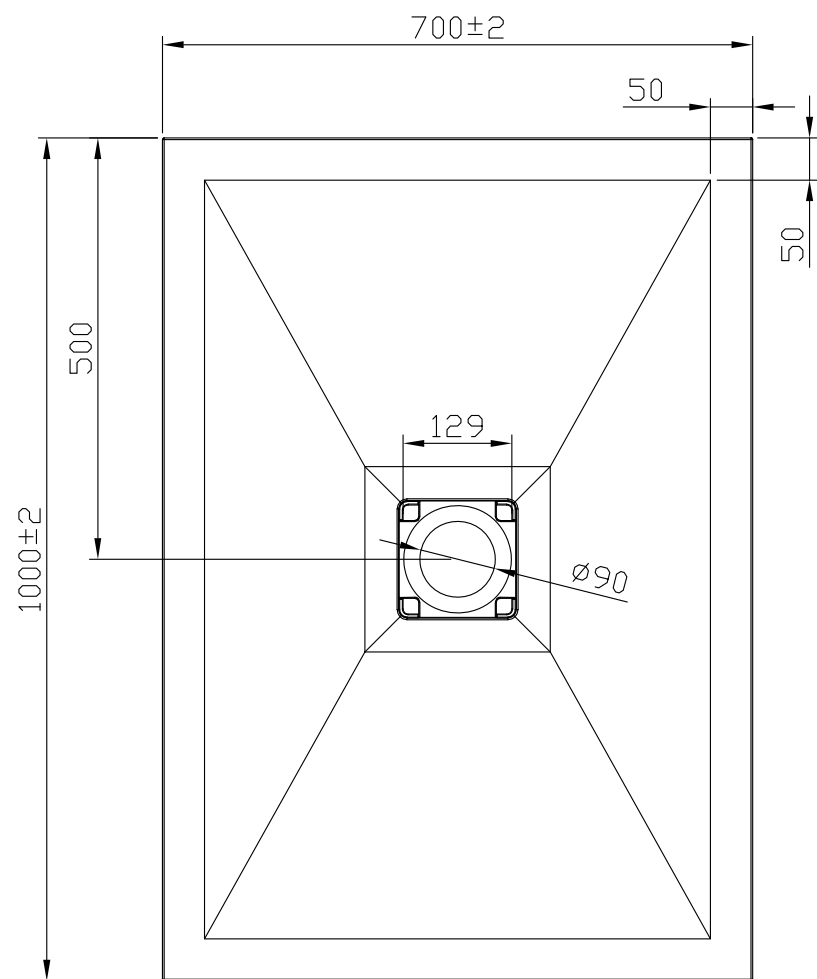

75941

NATURE PIATTO DOCCIA 70x100 h3 BIANCO

Made in P.R.C