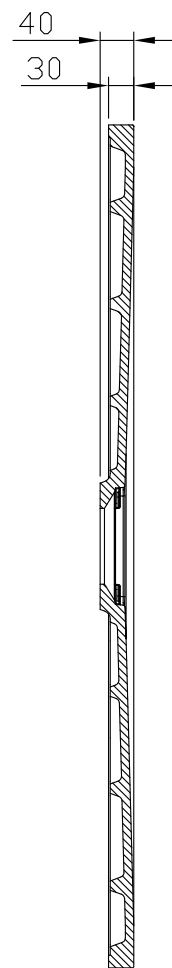

75941

NATURE PIATTO DOCCIA 70x100 h3 BIANCO

Made in P.R.C