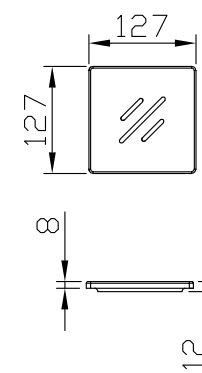

75941

NATURE PIATTO DOCCIA 70x100 h3 BIANCO

Made in P.R.C